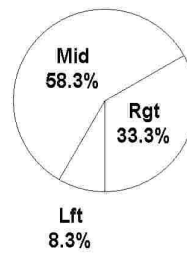

2005 AHSAA State Basketball Championships - TEAM SHOT CHART for the Sidney Lanier Lady Poets
Sidney Lanier Lady Poets vs. Vestavia Rebels
DATE: 03/03/2005 TIME: 9:00 SITE: BJCC

Shot Summary	M/A	%	PTS
3Pt FG	0/4	0.0%	0
2Pt FG	12/27	44.4%	24
Layups - L	0/0	0.0%	0
Layups - R	4/4	100.0%	8
Dunks	0/0	0.0%	0
Putbacks	0/0	0.0%	0
Overall Shooting	12/31	38.7%	24
Free Throws	13/23	56.5%	13
Total Points			37

Scoring Distribution

Scoring Locations

By Period	FG	FGA	FG%	3Pt	3PA	3P%	FT	FTA	FT%	PTS	ORB	DRB	TR	PF	AST	TO	BS	ST	P/S
1st Period	3	11	27.3	0	3	0.00	1	2	50.0	7	2	5	7	5	1	4	1	4	0.58
2nd Period	6	13	46.2	0	0	0.00	1	2	50.0	13	5	5	10	4	2	1	2	3	0.93
3rd Period	2	5	40.0	0	1	0.00	2	5	40.0	6	2	2	4	3	2	2	0	3	0.86
4th Period	1	2	50.0	0	0	0.00	9	14	64.3	11	1	7	8	10	0	8	2	1	1.22
Game	12	31	38.7	0	4	0.00	13	23	56.5	37	10	19	29	22	5	15	5	11	0.88