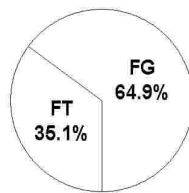

2005 AHSAA State Basketball Championships - TEAM SHOT CHART for the Sidney Lanier Lady Poets
Sidney Lanier Lady Poets vs. Vestavia Rebels
DATE: 03/03/2005 TIME: 9:00 SITE: BJCC

Shot Summary	M/A	%	PTS
3Pt FG	0/4	0.0%	0
2Pt FG	12/27	44.4%	24
Layups - L	0/0	0.0%	0
Layups - R	4/4	100.0%	8
Dunks	0/0	0.0%	0
Putbacks	0/0	0.0%	0
Overall Shooting	12/31	38.7%	24
Free Throws	13/23	56.5%	13
Total Points			37

Scoring Distribution

Scoring Locations

By Period	FG	FGA	FG%	3Pt	3PA	3P%	FT	FTA	FT%	PTS	ORB	DRB	TR	PF	AST	TO	BS	ST	P/S
1st Period	3	11	27.3	0	3	0.00	1	2	50.0	7	2	5	7	5	1	4	1	4	0.58
2nd Period	6	13	46.2	0	0	0.00	1	2	50.0	13	5	5	10	4	2	1	2	3	0.93
3rd Period	2	5	40.0	0	1	0.00	2	5	40.0	6	2	2	4	3	2	2	0	3	0.86
4th Period	1	2	50.0	0	0	0.00	9	14	64.3	11	1	7	8	10	0	8	2	1	1.22
Game	12	31	38.7	0	4	0.00	13	23	56.5	37	10	19	29	22	5	15	5	11	0.88